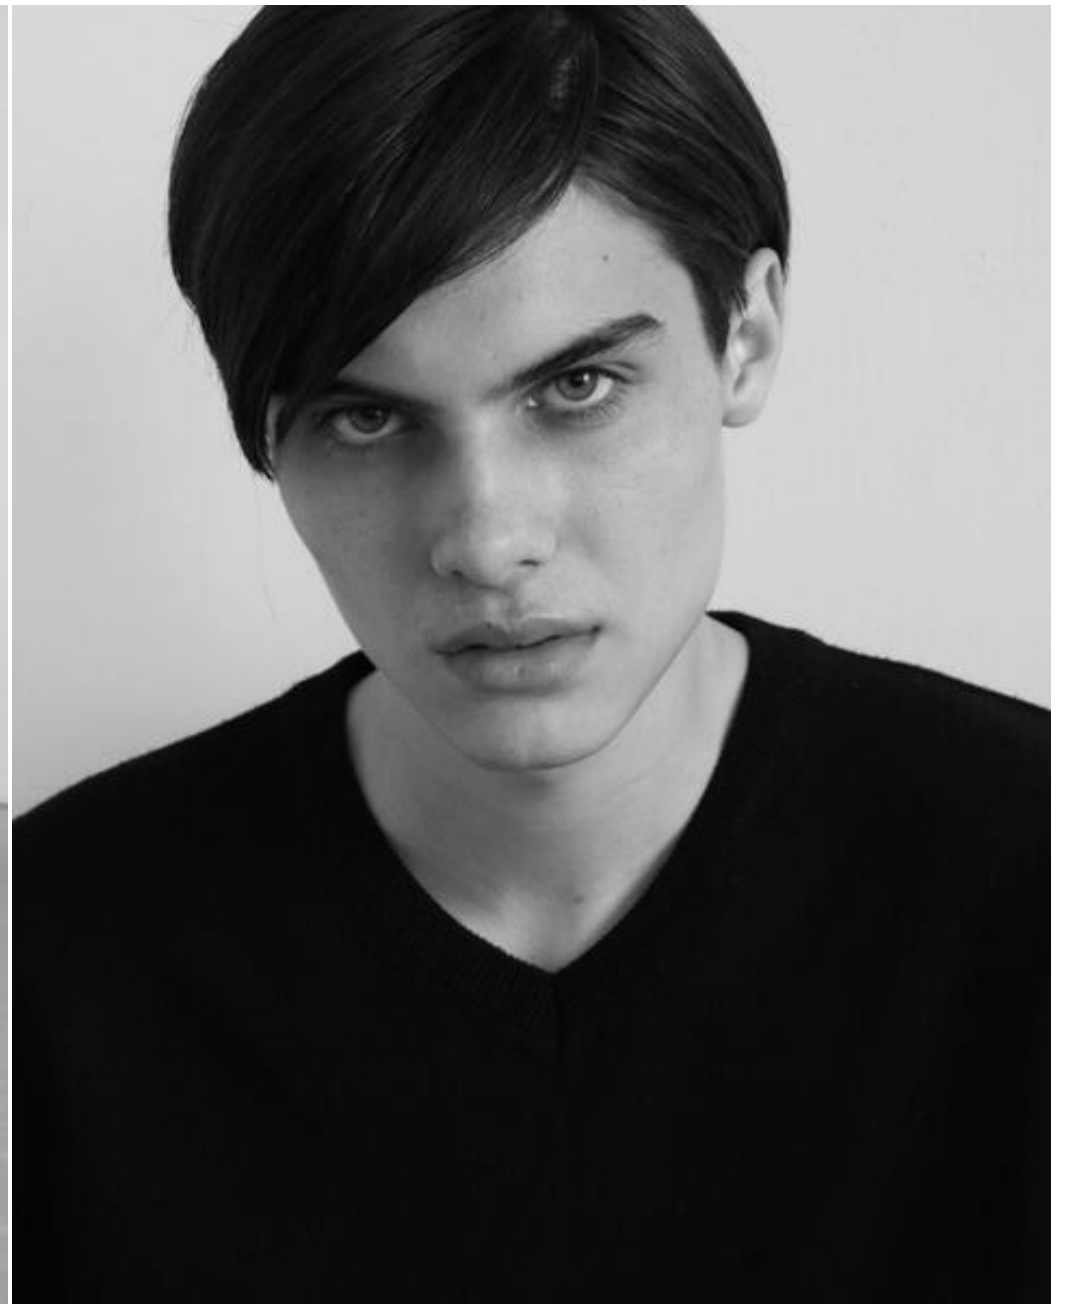

BACCA MODEL
MANAGEMENT

BACCA MODEL MANAGEMENT
KAZAKHSTAN, ALMATY 050000 NAURIZBAY BATYRA 65, OFFICE 305
+7 929 003 49 18 - BACCA-MODELS.COM