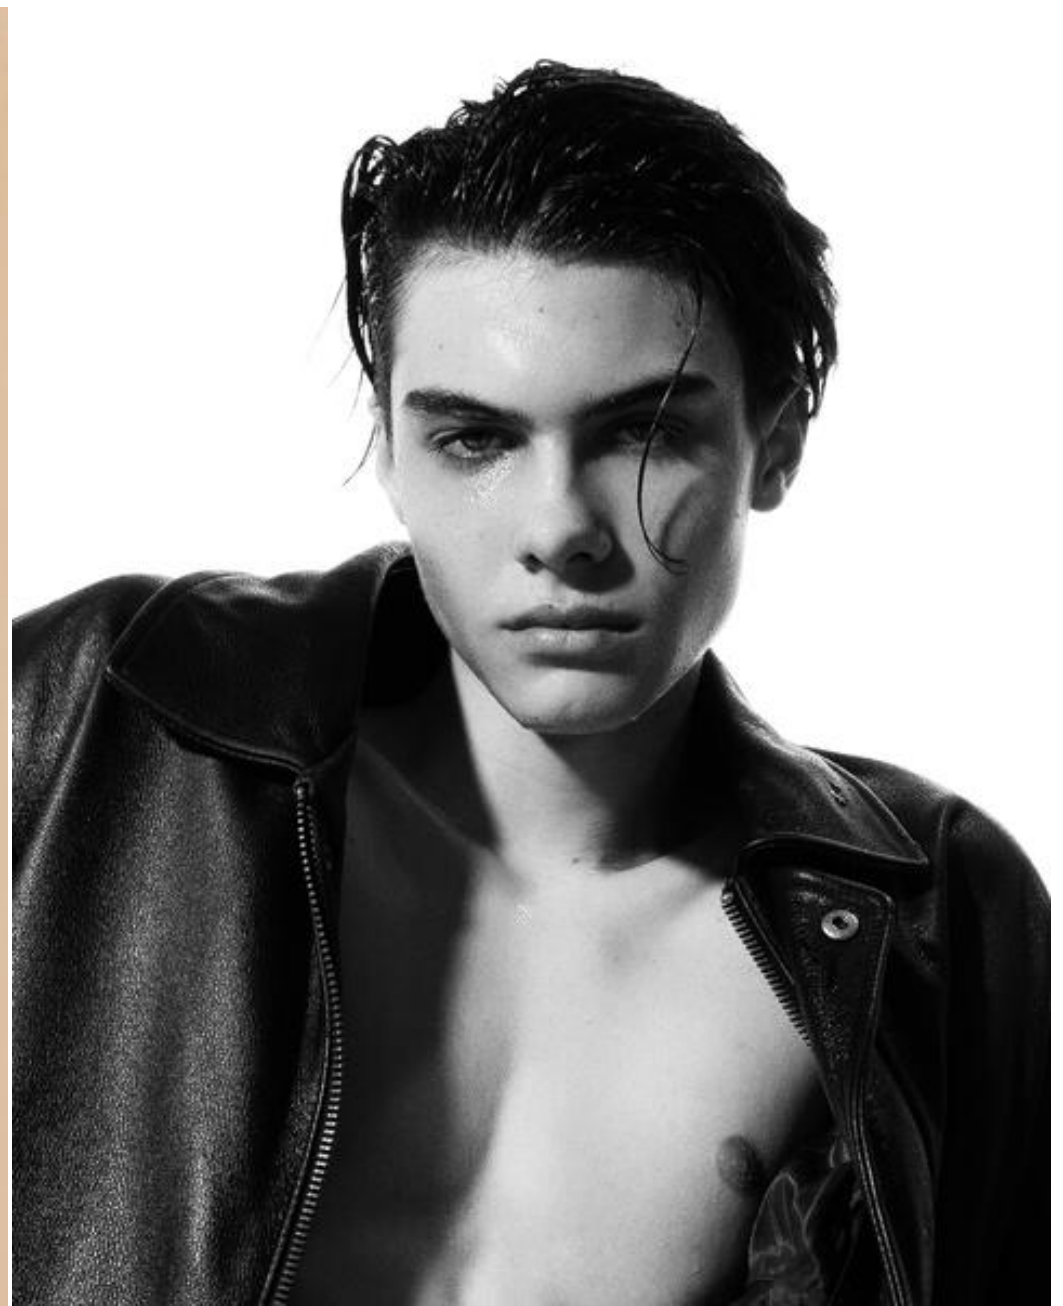

BACCA MODEL
MANAGEMENT

BACCA MODEL MANAGEMENT
KAZAKHSTAN, ALMATY 050000 NAURIZBAY BATYRA 65, OFFICE 305
+7 929 003 49 18 - BACCA-MODELS.COM