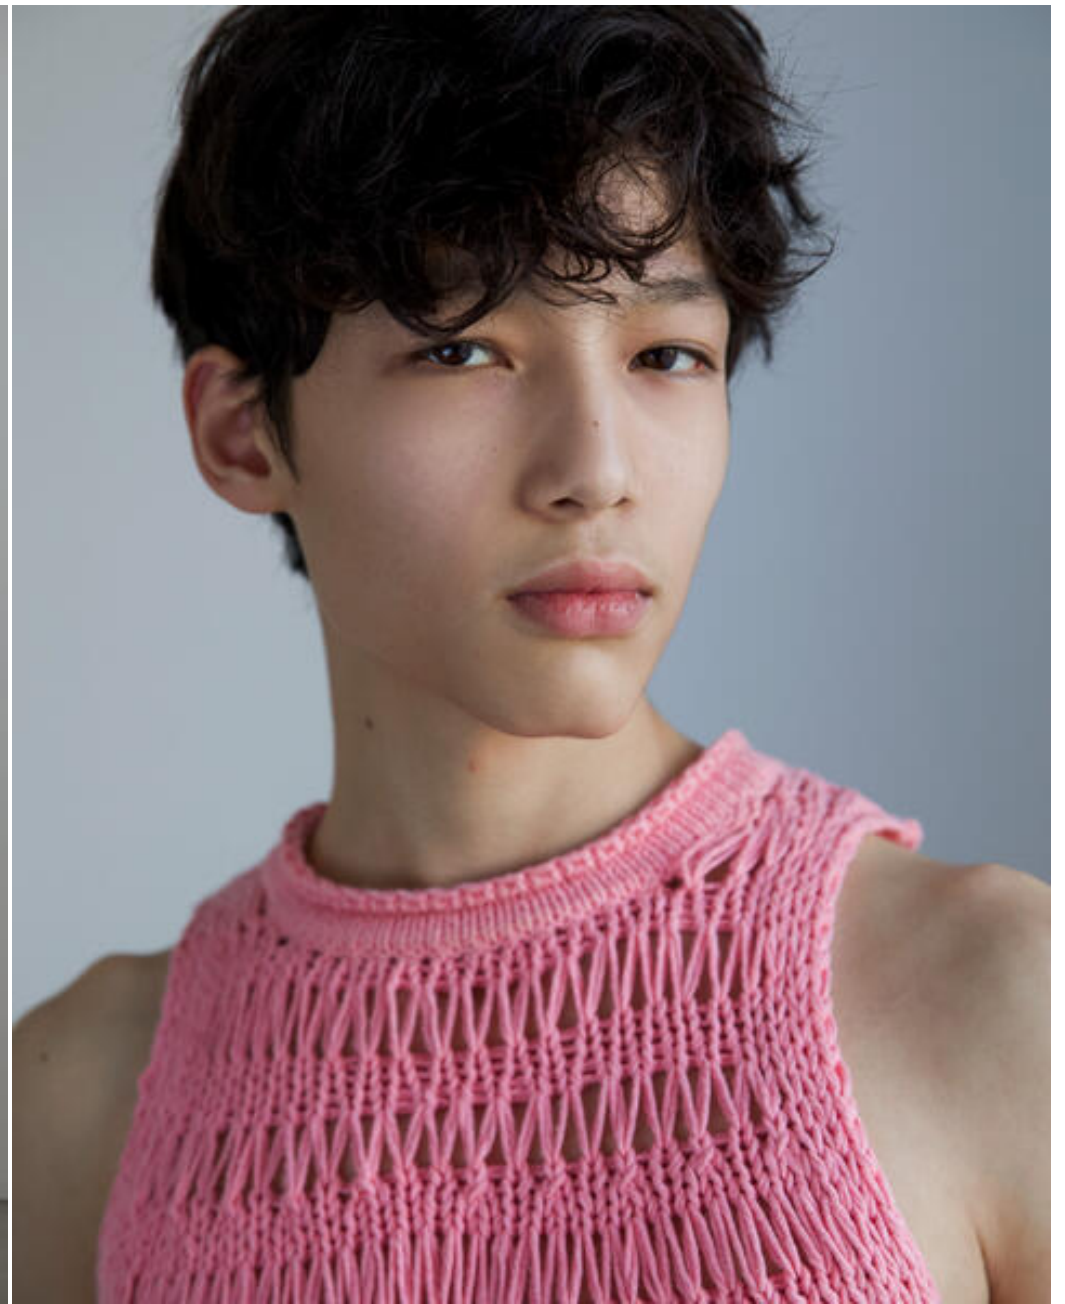

BACCA MODEL
MANAGEMENT

BACCA MODEL MANAGEMENT
RUSSIA, MOSCOW & SAINT PETERSBURG
[[+PHONE]] - BACCA-MODELS.COM