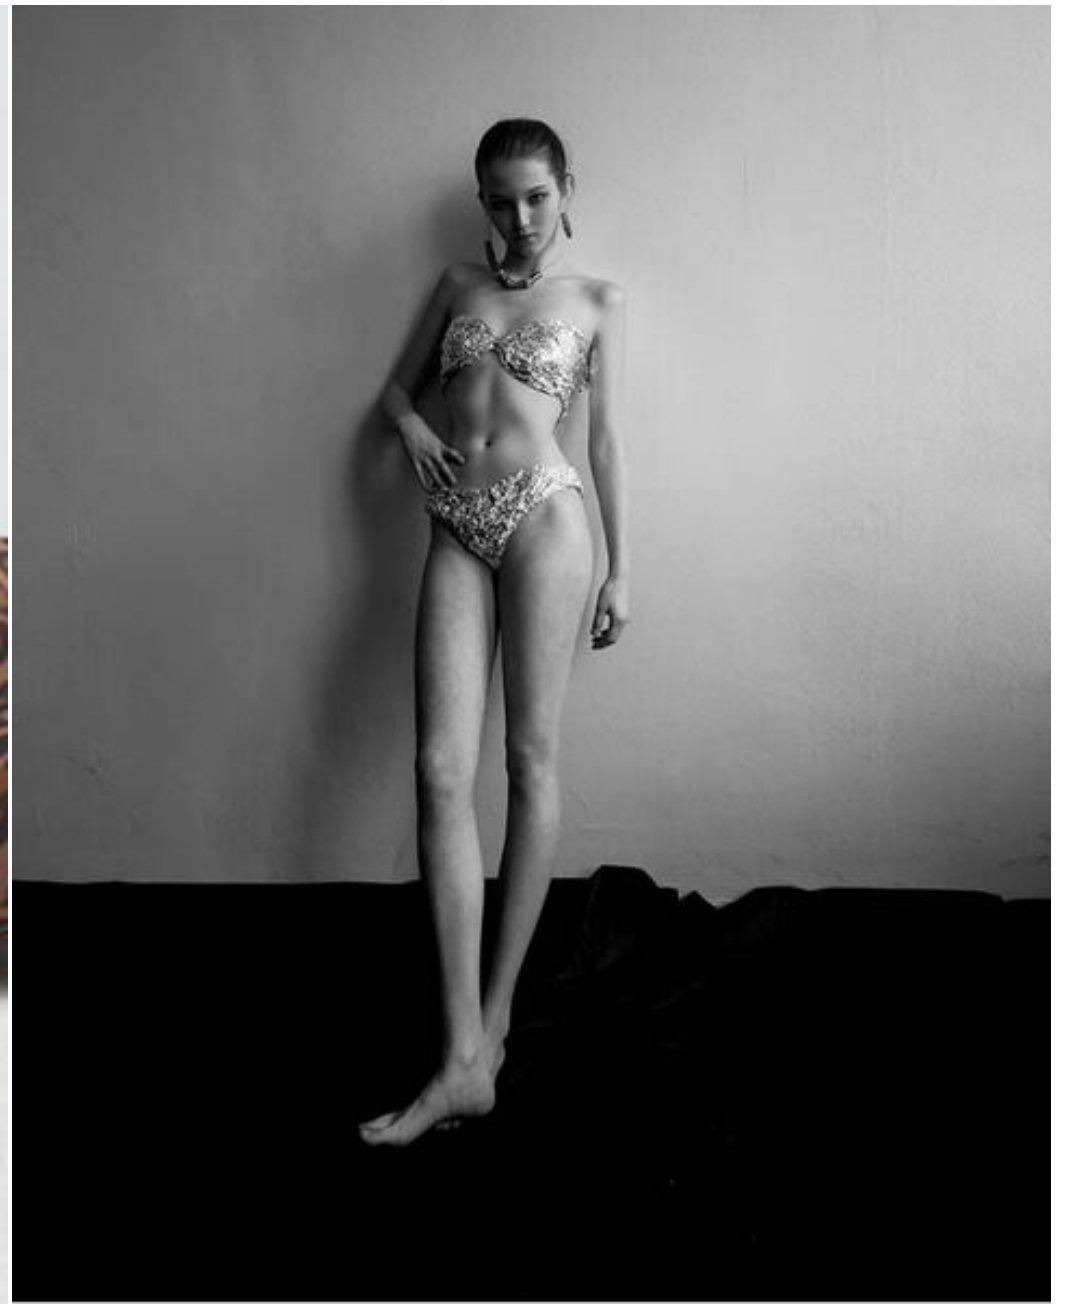

BACCA MODEL MANAGEMENT
RUSSIA, MOSCOW & SAINT PETERSBURG
[[+PHONE]] - BACCA-MODELS.COM