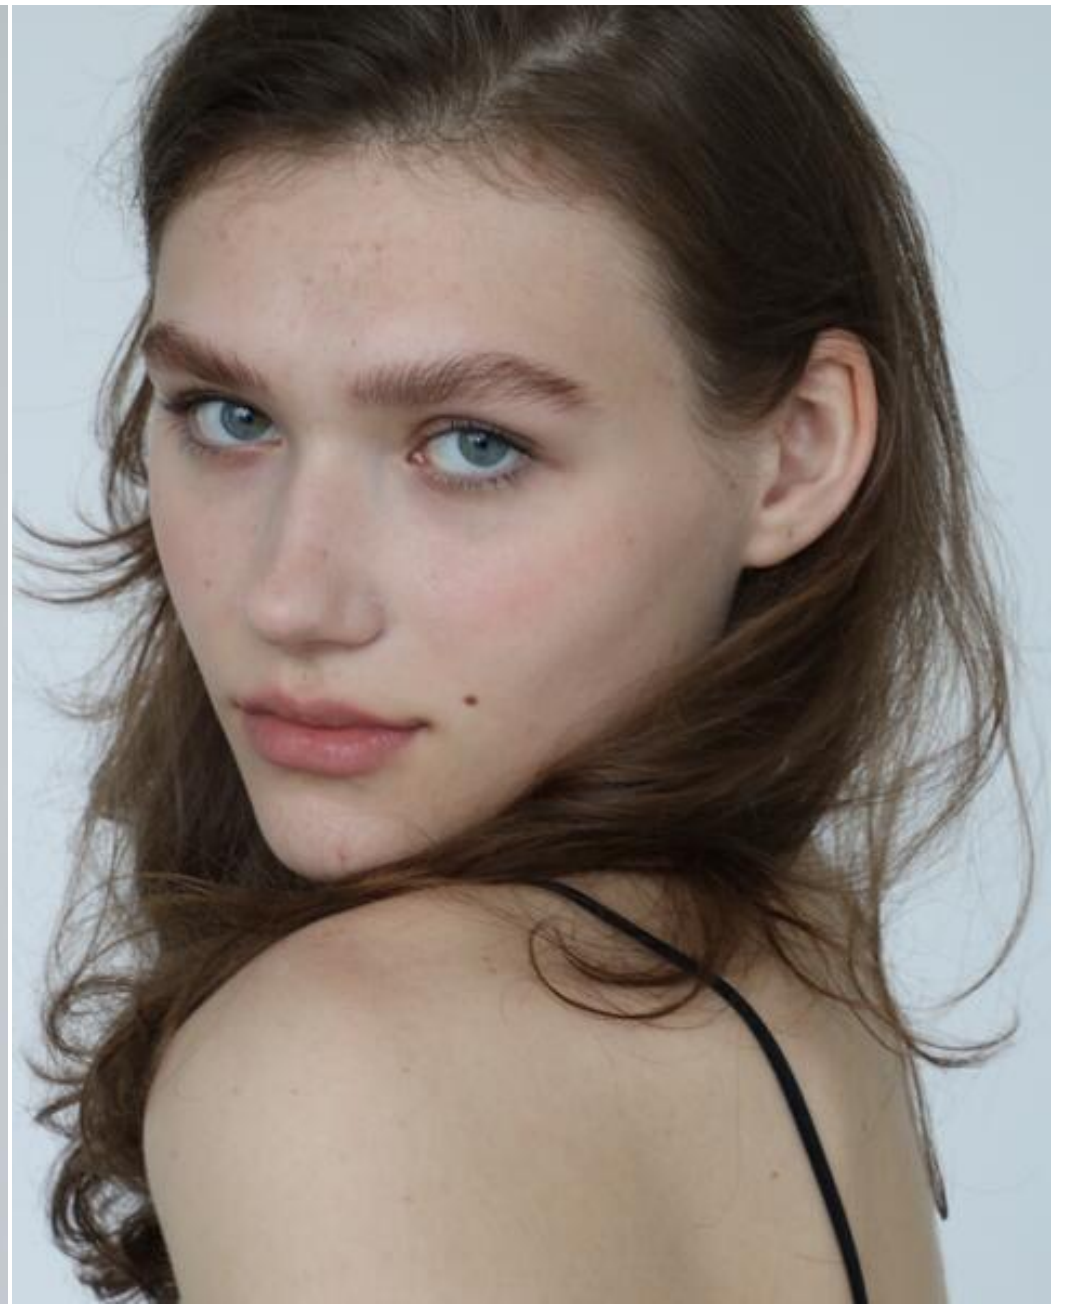

BACCA MODEL
MANAGEMENT

BACCA MODEL MANAGEMENT
KAZAKHSTAN, ALMATY 050000 NAURIZBAY BATYRA 65, OFFICE 305
+7 929 003 49 18 - BACCA-MODELS.COM