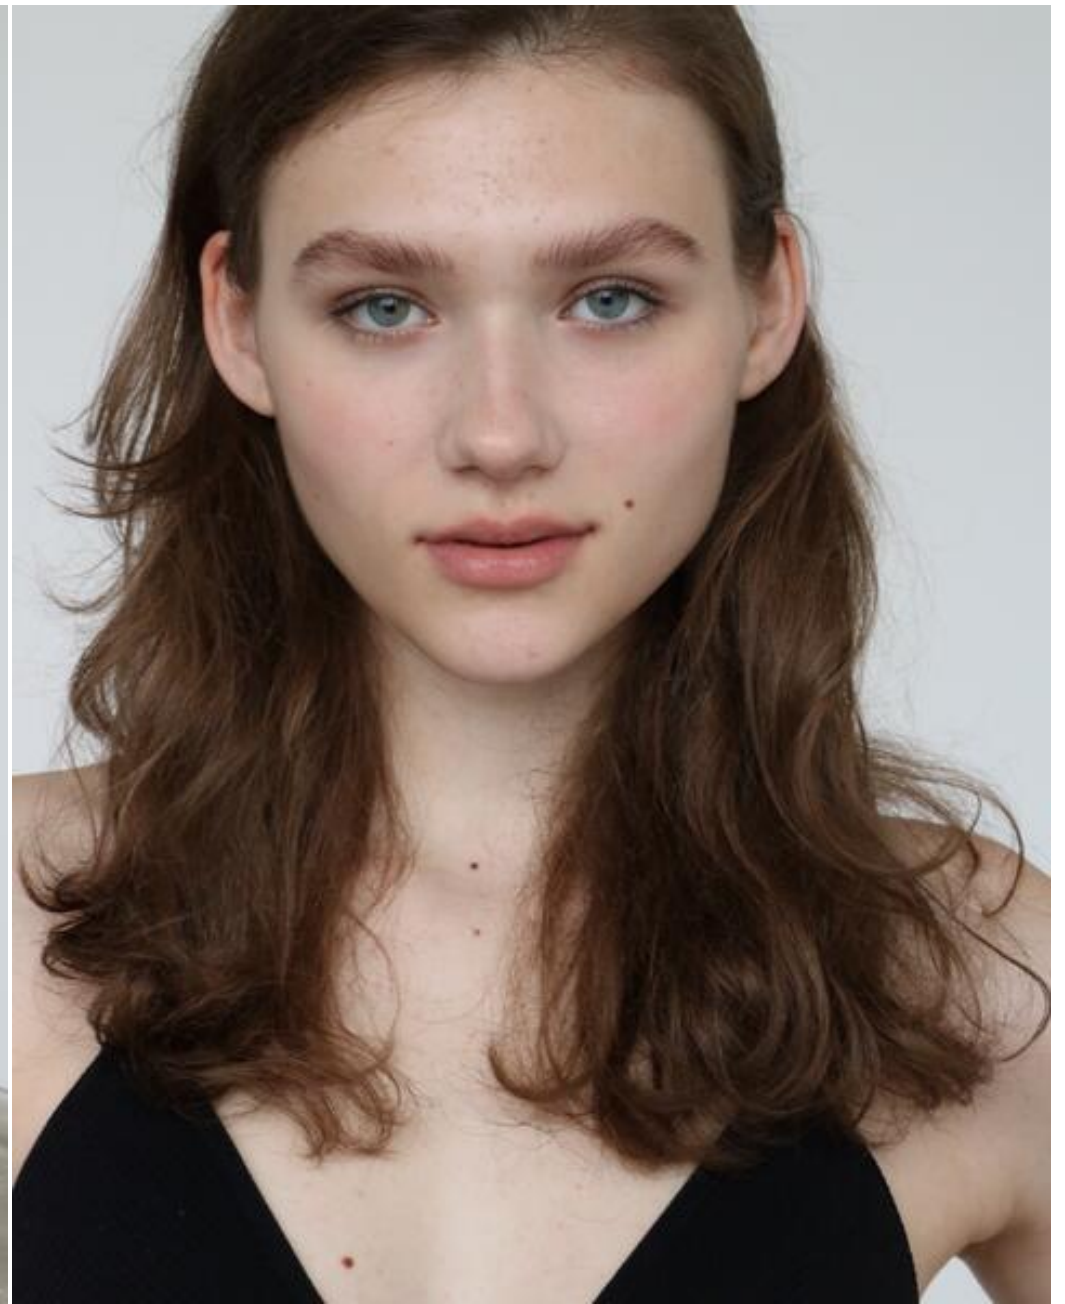

BACCA MODEL
MANAGEMENT

BACCA MODEL MANAGEMENT
KAZAKHSTAN, ALMATY 050000 NAURIZBAY BATYRA 65, OFFICE 305
+7 929 003 49 18 - BACCA-MODELS.COM