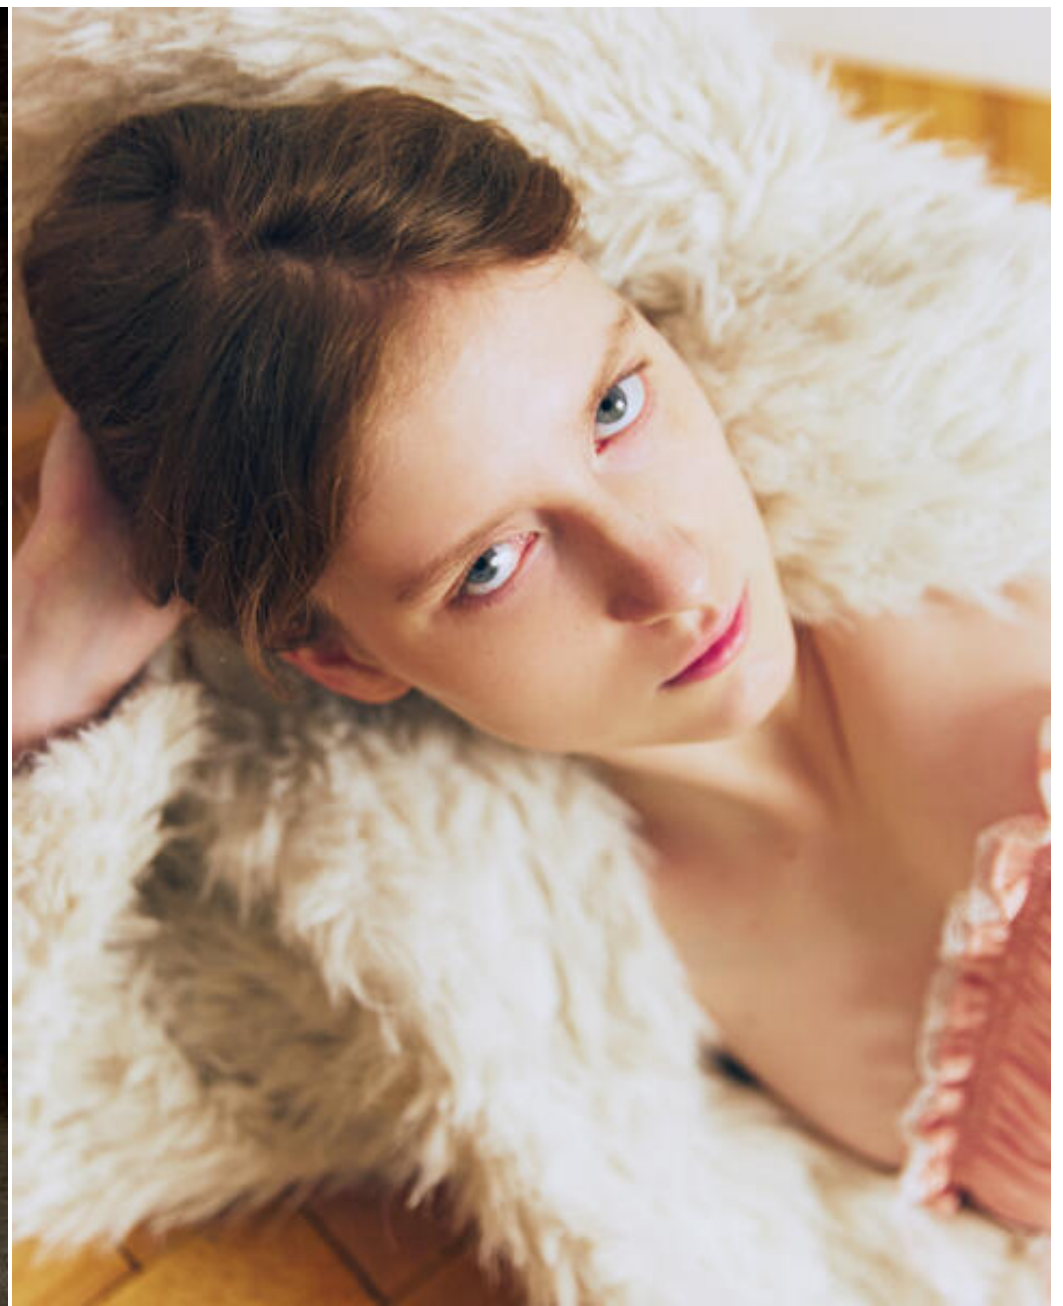

BACCA MODEL
MANAGEMENT

BACCA MODEL MANAGEMENT
KAZAKHSTAN, ALMATY 050000 NAURIZBAY BATYRA 65, OFFICE 305
+7 929 003 49 18 - BACCA-MODELS.COM