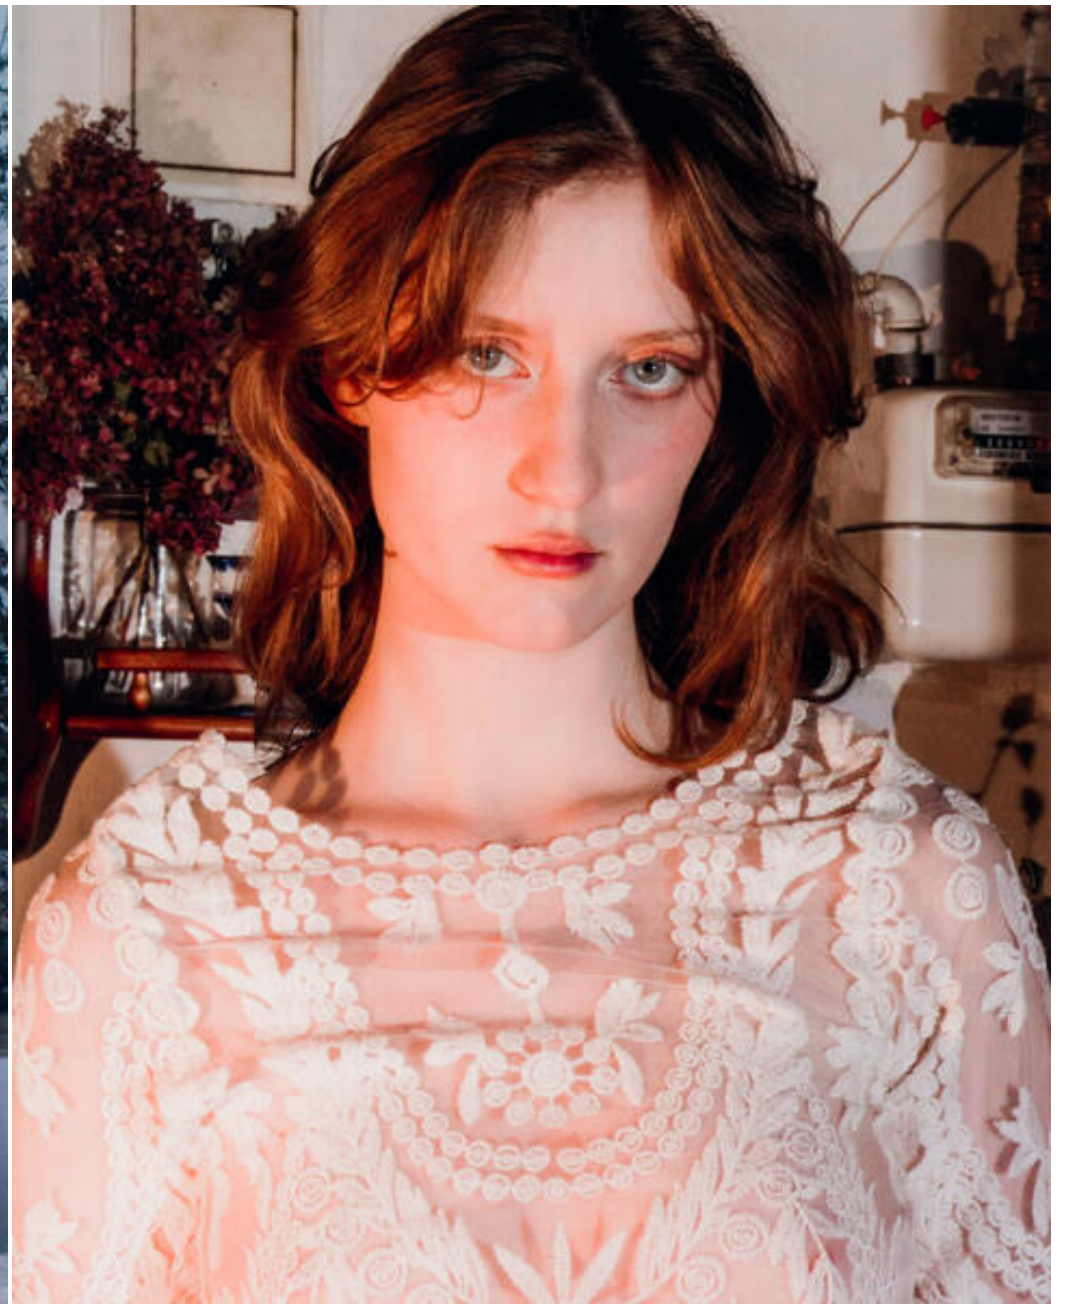

BACCA MODEL
MANAGEMENT

BACCA MODEL MANAGEMENT
KAZAKHSTAN, ALMATY 050000 NAURIZBAY BATYRA 65, OFFICE 305
+7 929 003 49 18 - BACCA-MODELS.COM