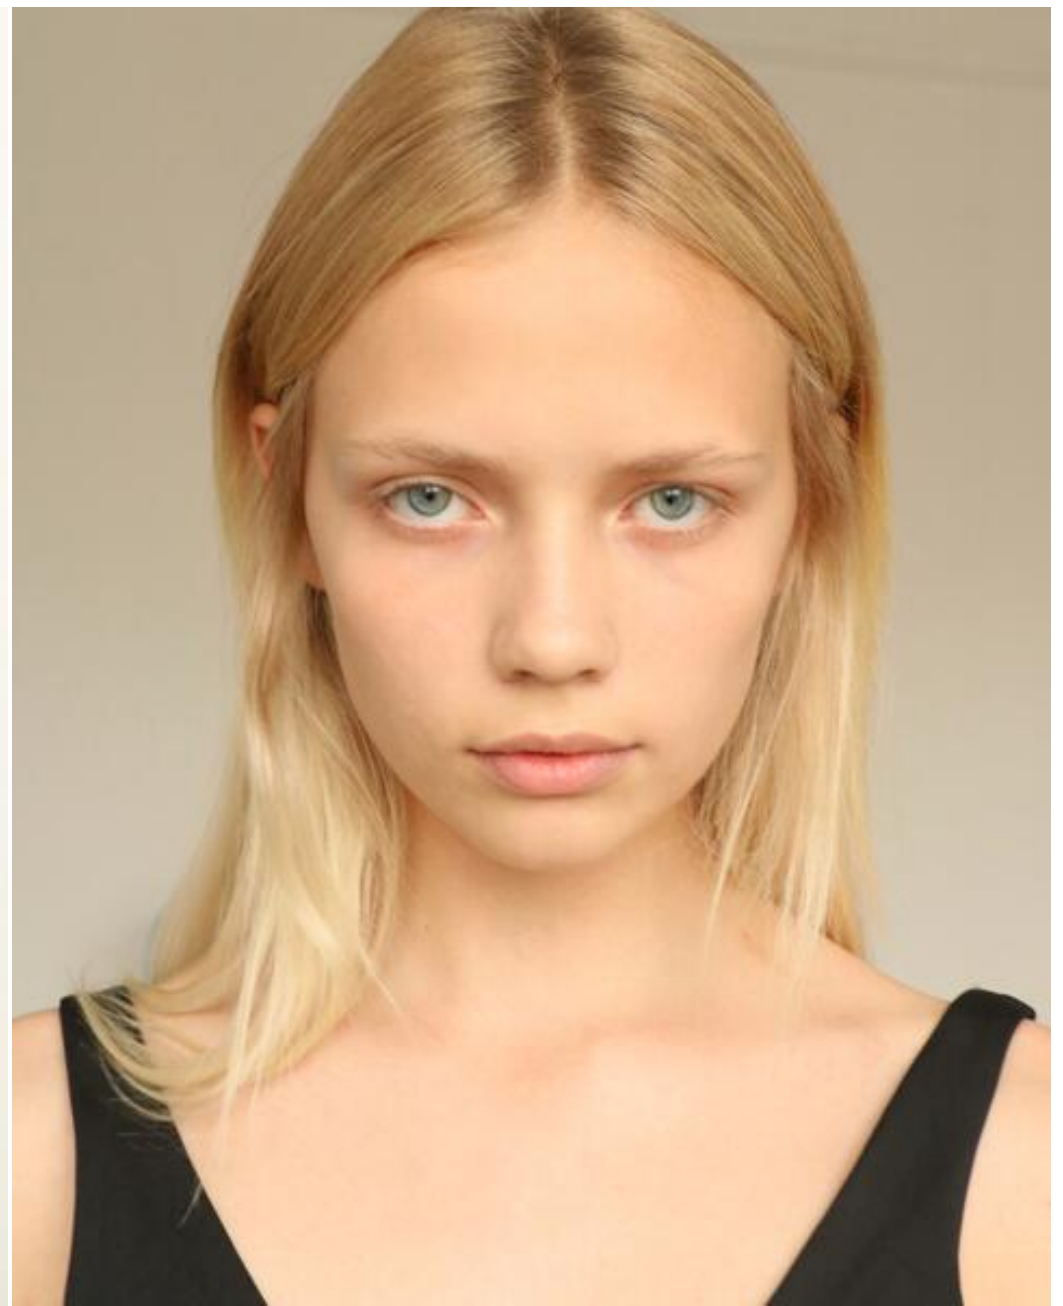

BACCA MODEL
MANAGEMENT

BACCA MODEL MANAGEMENT
KAZAKHSTAN, ALMATY 050000 NAURIZBAY BATYRA 65, OFFICE 305
+7 929 003 49 18 - BACCA-MODELS.COM