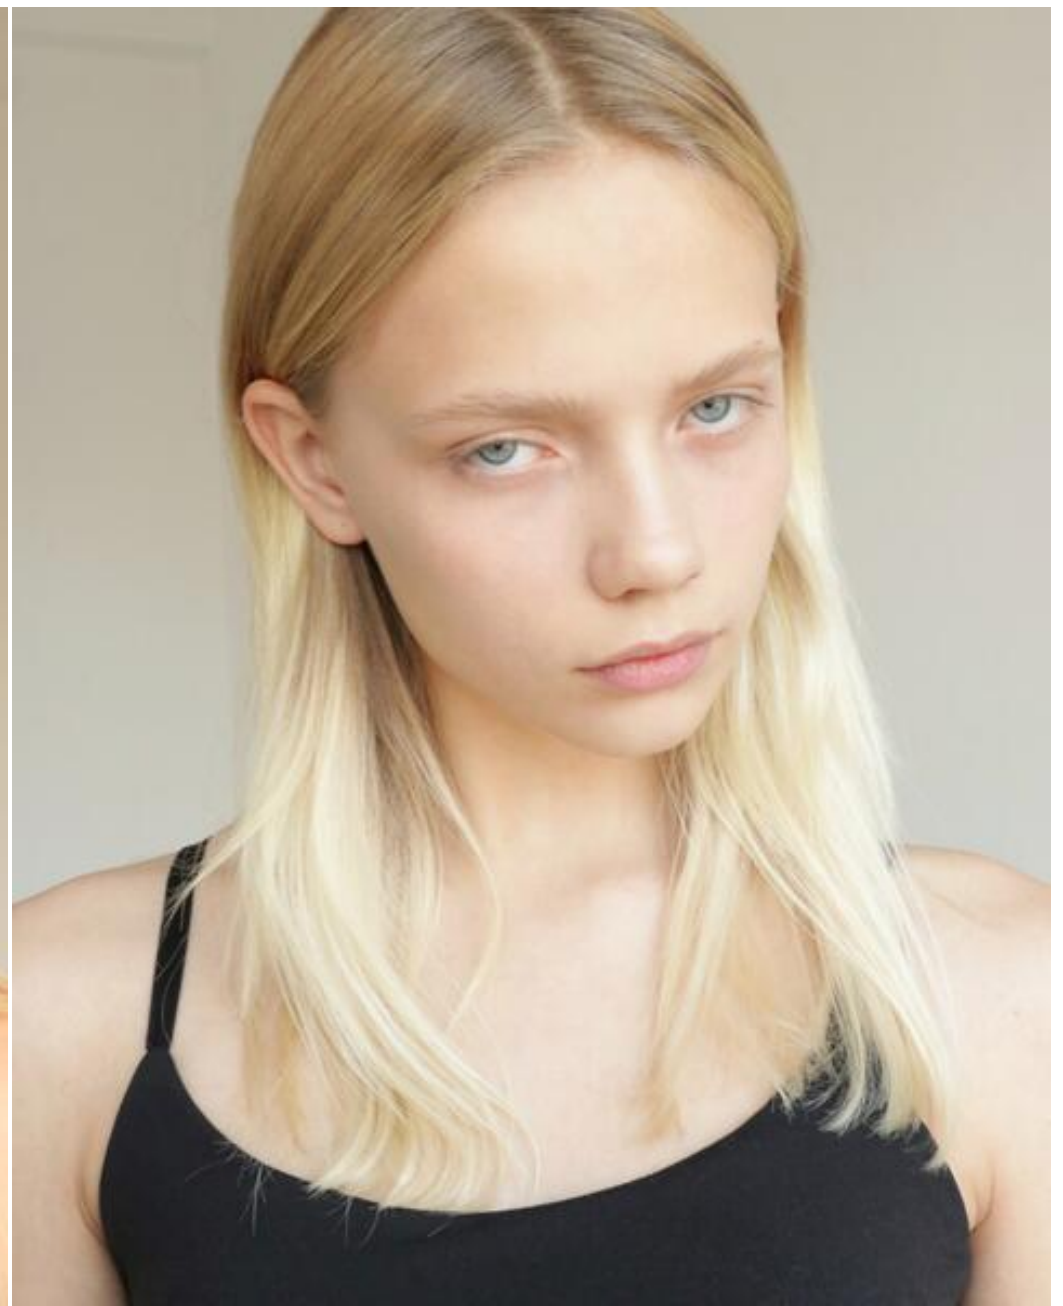

BACCA MODEL
MANAGEMENT

BACCA MODEL MANAGEMENT
KAZAKHSTAN, ALMATY 050000 NAURIZBAY BATYRA 65, OFFICE 305
+7 929 003 49 18 - BACCA-MODELS.COM