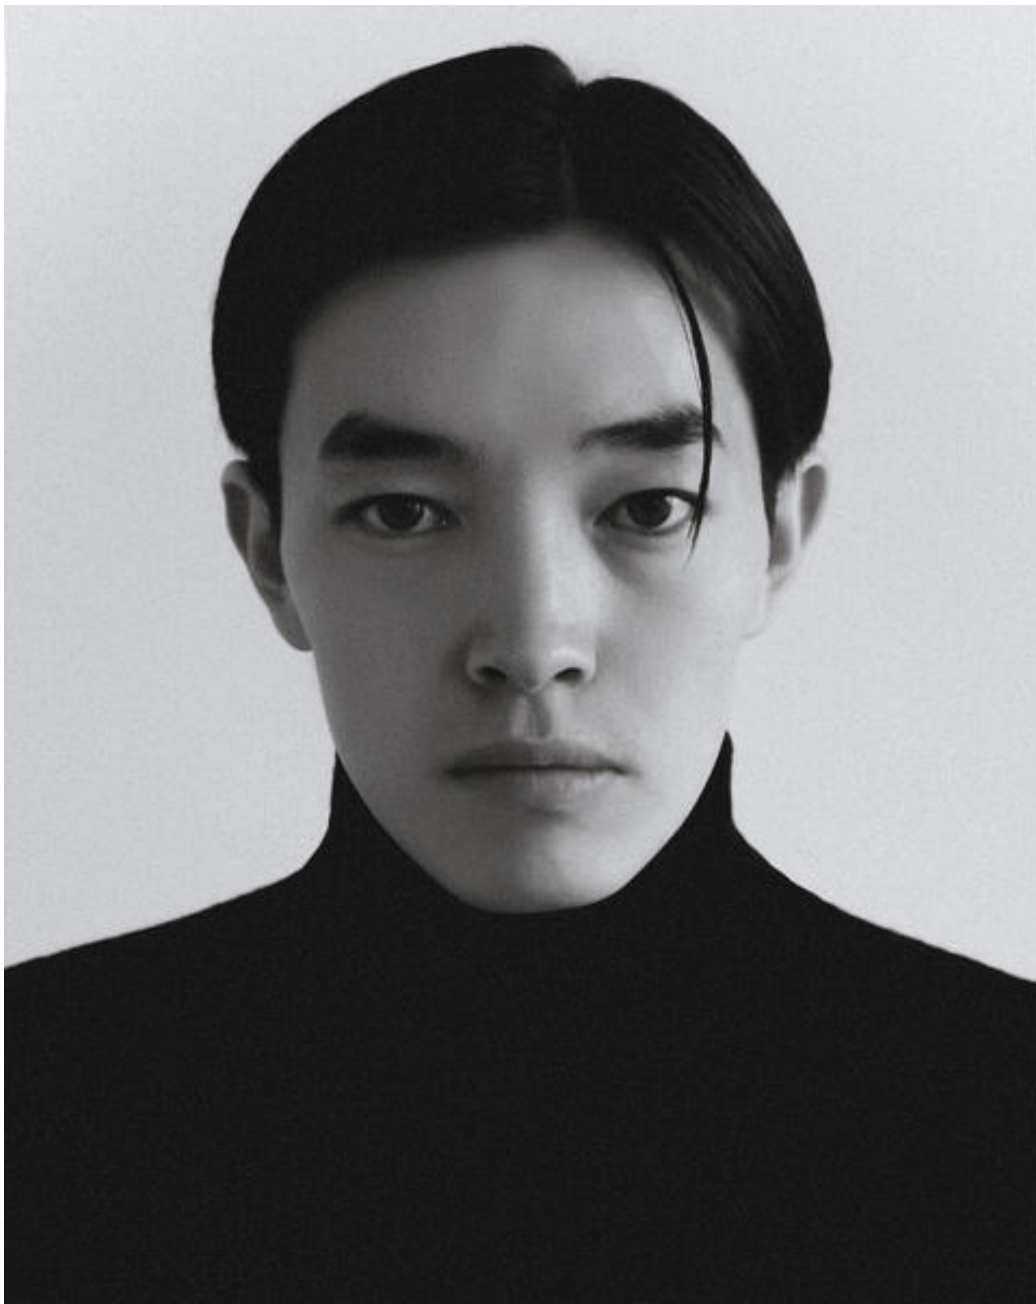

BACCA MODEL
MANAGEMENT

BACCA MODEL MANAGEMENT
KAZAKHSTAN, ALMATY 050000 NAURIZBAY BATYRA 65, OFFICE 305
+7 929 003 49 18 - BACCA-MODELS.COM