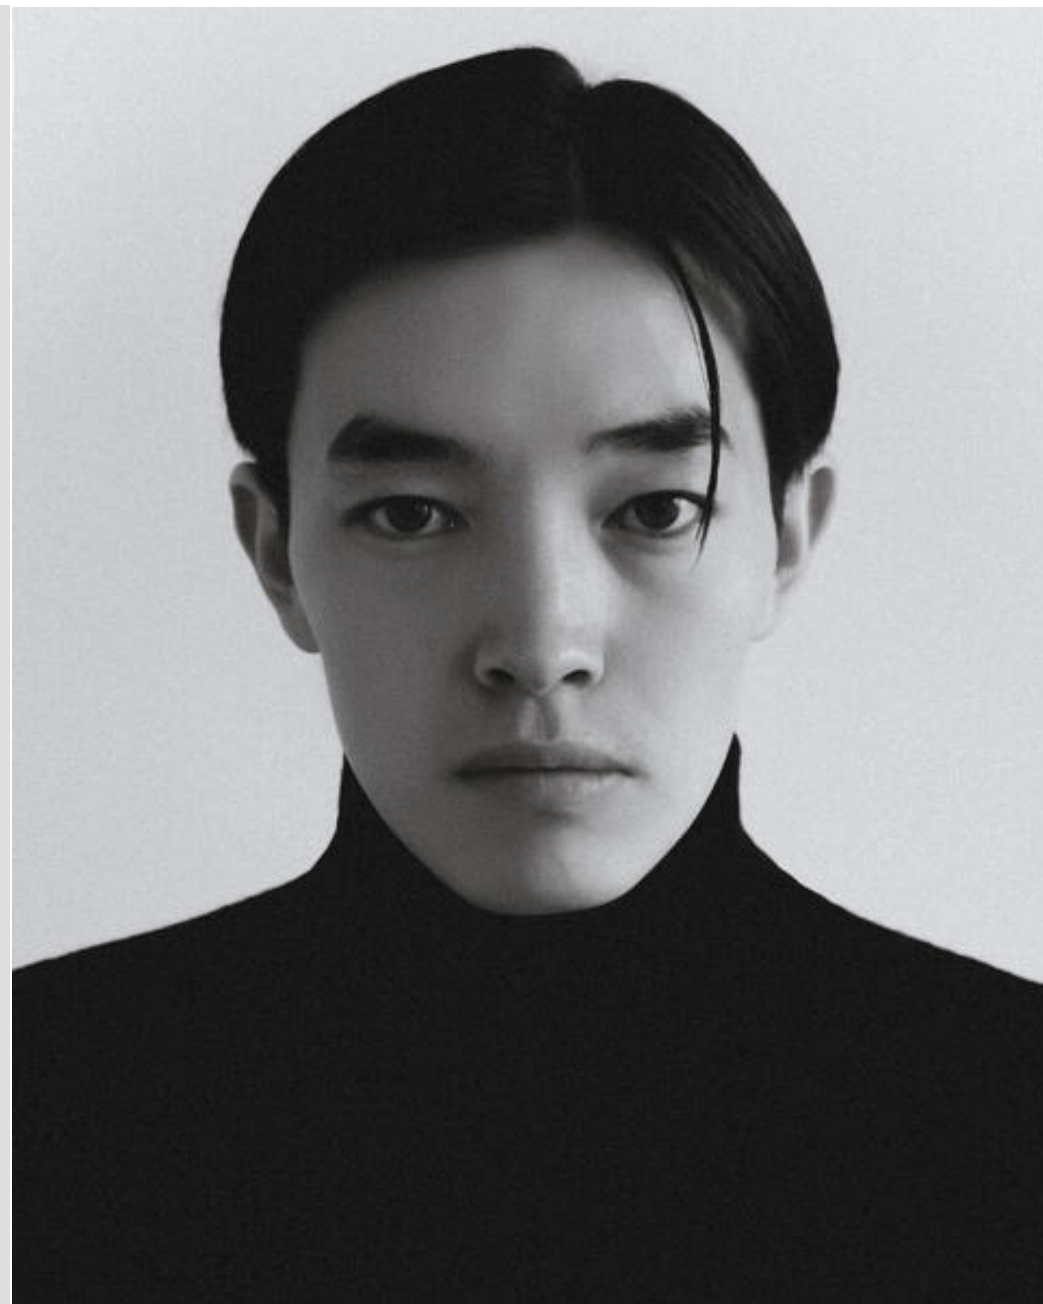

ALMAZ

PORTFOLIO

HEIGHT

6' 1 ½

HAIR

BROWN

EYES

BLUE/GREEN

BUST

3' 2

WAIST

2' 6 ½

HIPS

3' 1

BACCA MODEL
MANAGEMENT

BACCA MODEL MANAGEMENT

KAZAKHSTAN, ALMATY 050000 NAURIZBAY BATYRA 65, OFFICE 305

+7 929 003 49 18 - BACCA-MODELS.COM