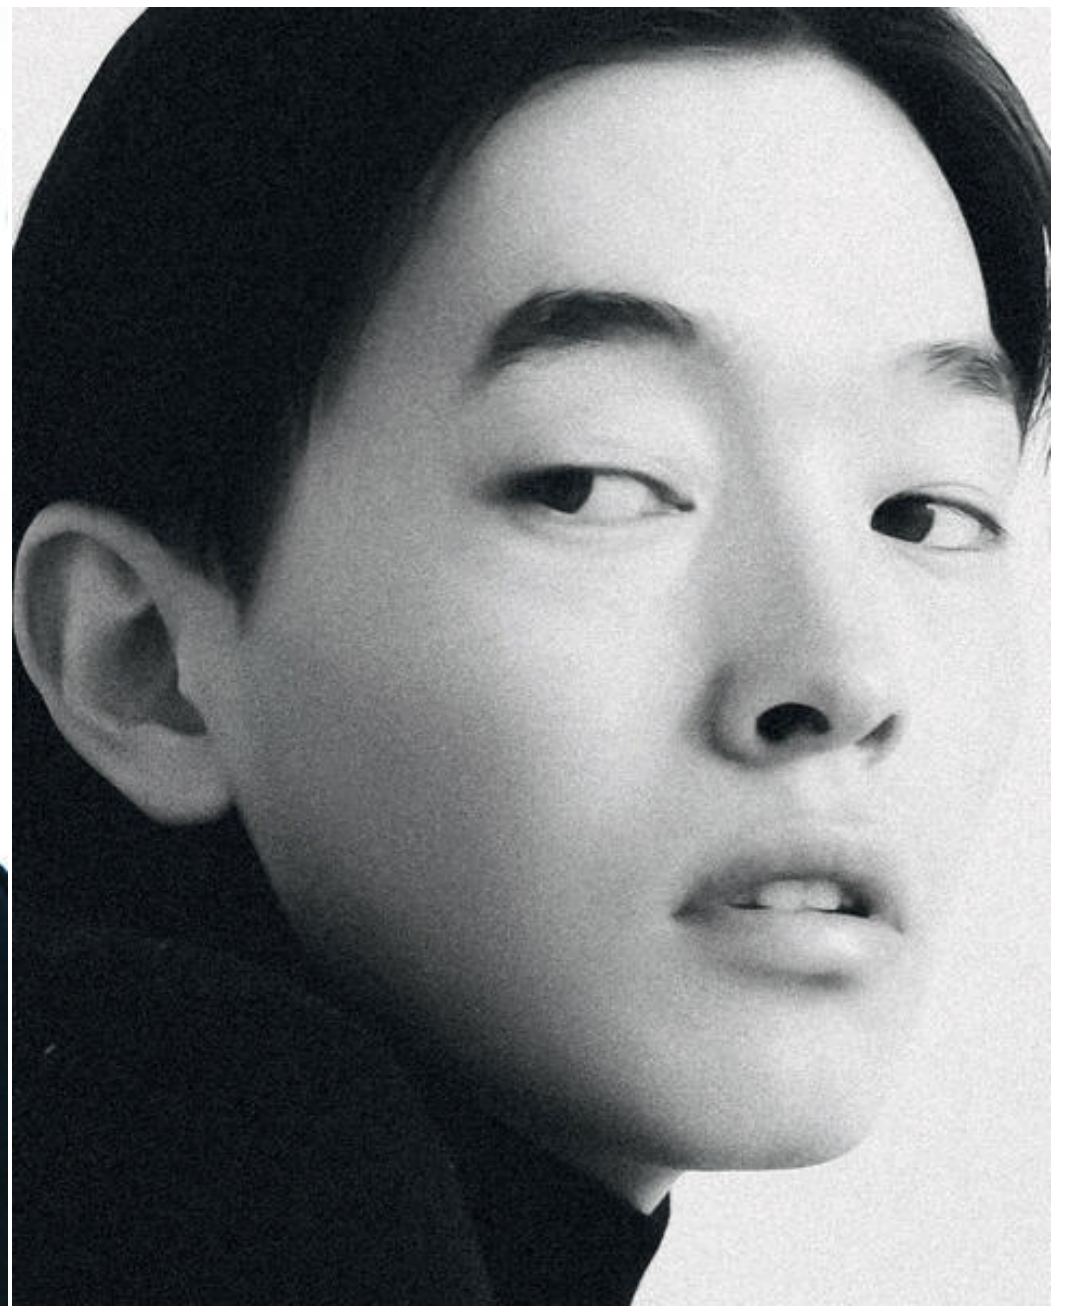

BACCA MODEL
MANAGEMENT

BACCA MODEL MANAGEMENT
KAZAKHSTAN, ALMATY 050000 NAURIZBAY BATYRA 65, OFFICE 305
+7 929 003 49 18 - BACCA-MODELS.COM