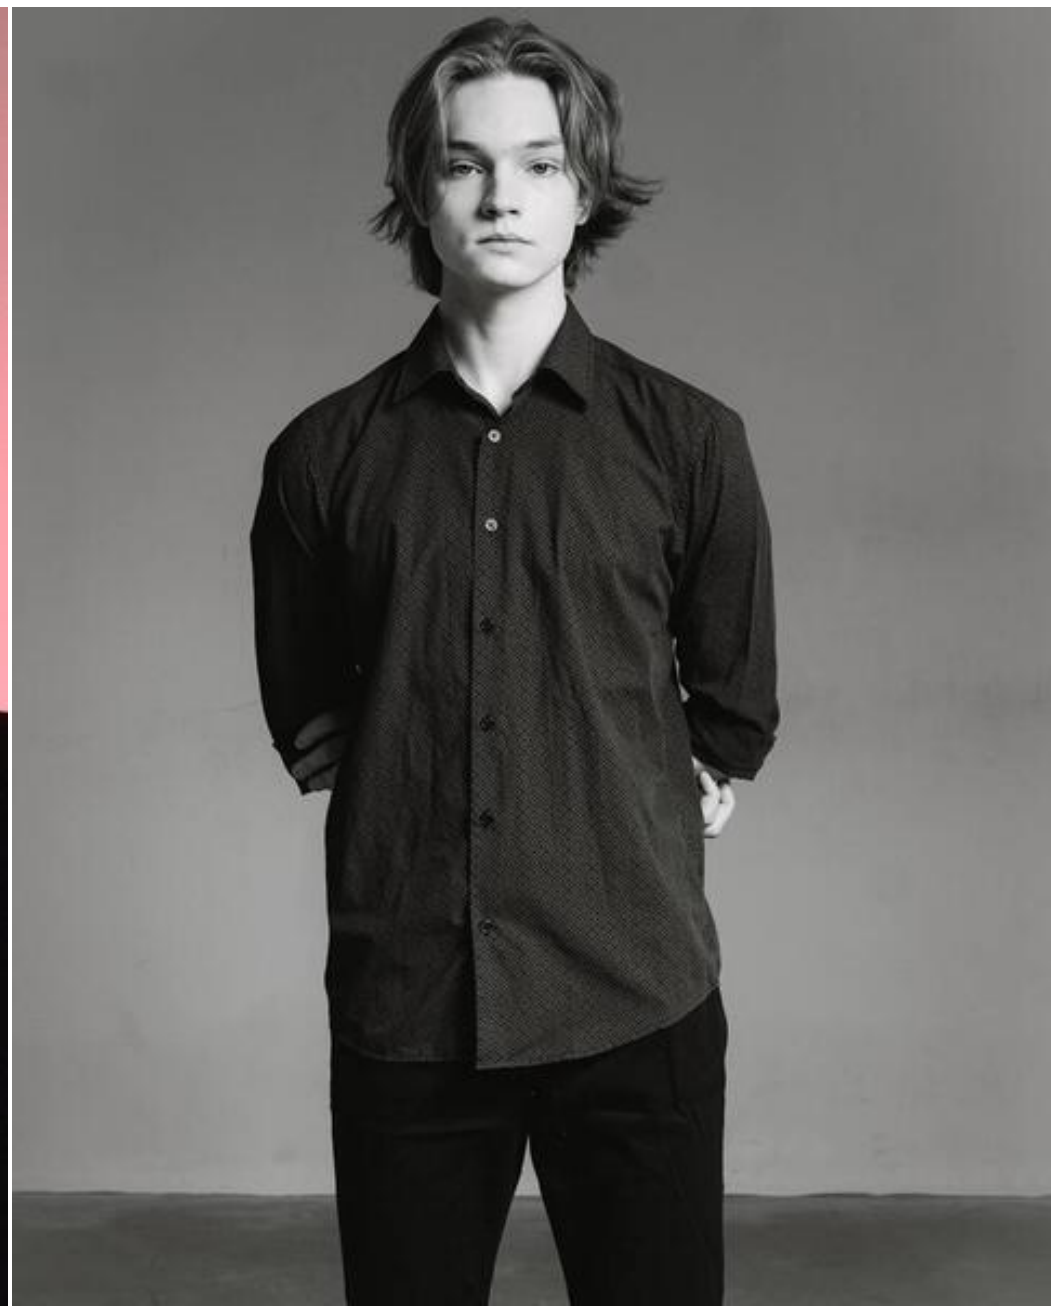

BACCA MODEL
MANAGEMENT

BACCA MODEL MANAGEMENT
KAZAKHSTAN, ALMATY 050000 NAURIZBAY BATYRA 65, OFFICE 305
+7 929 003 49 18 - BACCA-MODELS.COM