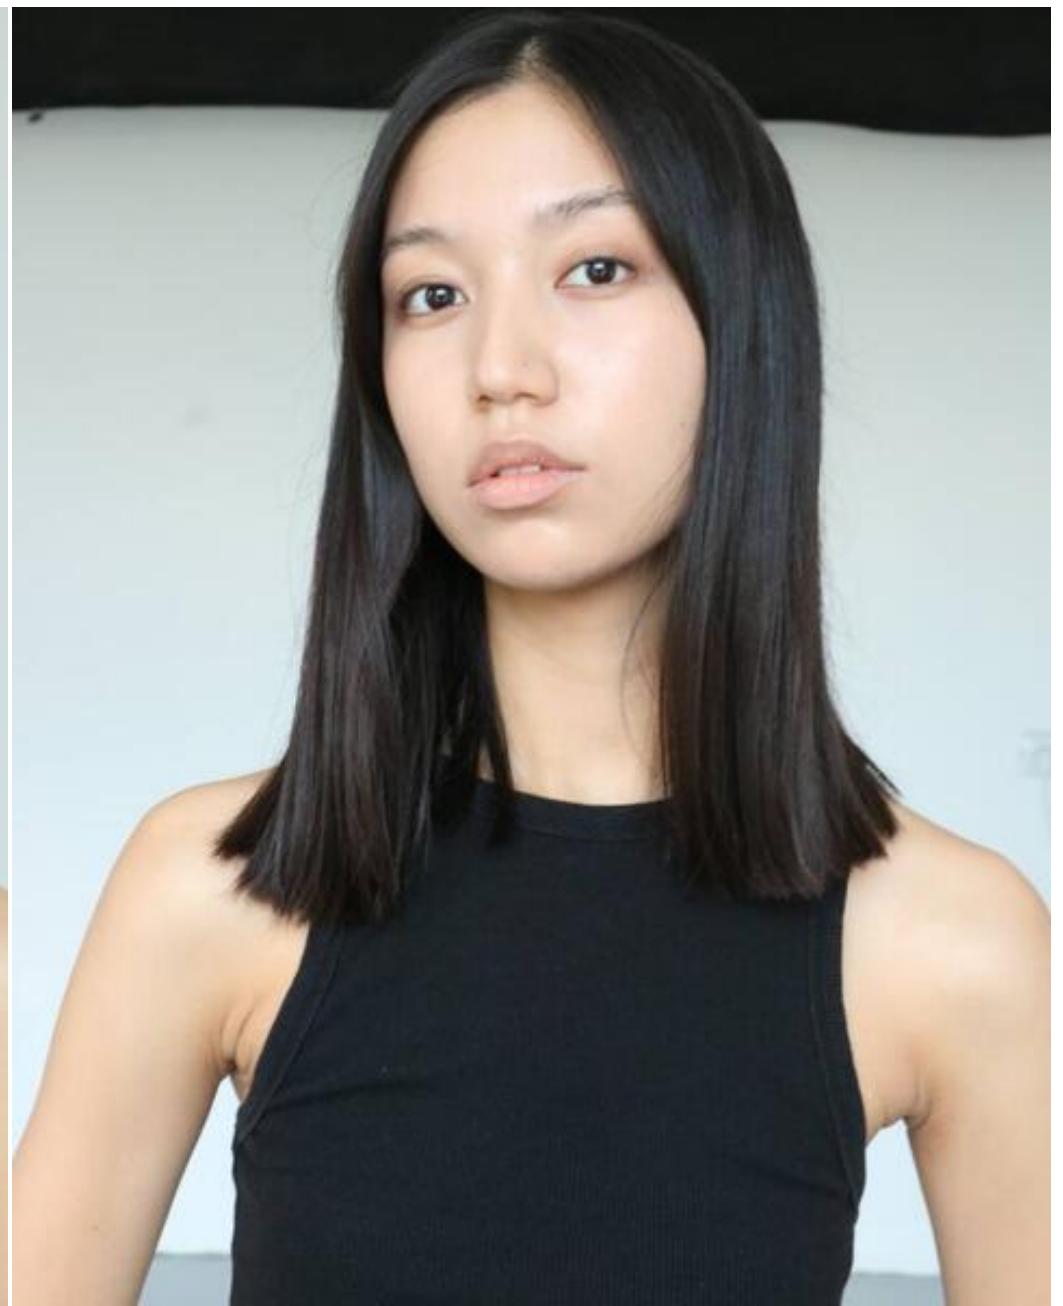

BACCA MODEL
MANAGEMENT

BACCA MODEL MANAGEMENT
KAZAKHSTAN, ALMATY 050000 NAURIZBAY BATYRA 65, OFFICE 305
+7 929 003 49 18 - BACCA-MODELS.COM