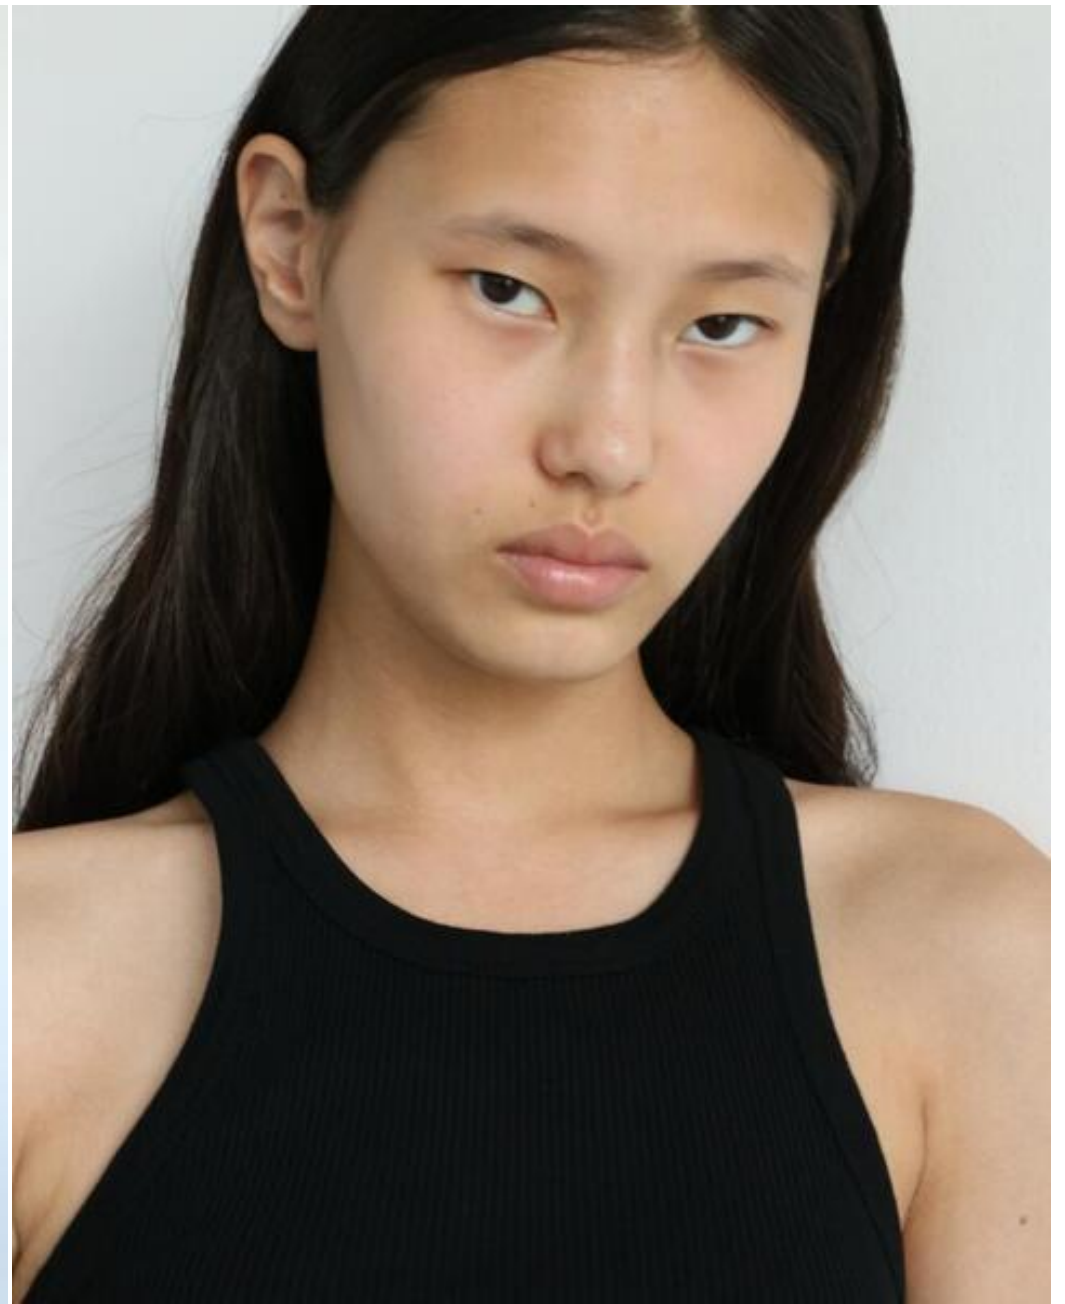

BACCA MODEL
MANAGEMENT

BACCA MODEL MANAGEMENT
KAZAKHSTAN, ALMATY 050000 NAURIZBAY BATYRA 65, OFFICE 305
+7 929 003 49 18 - BACCA-MODELS.COM