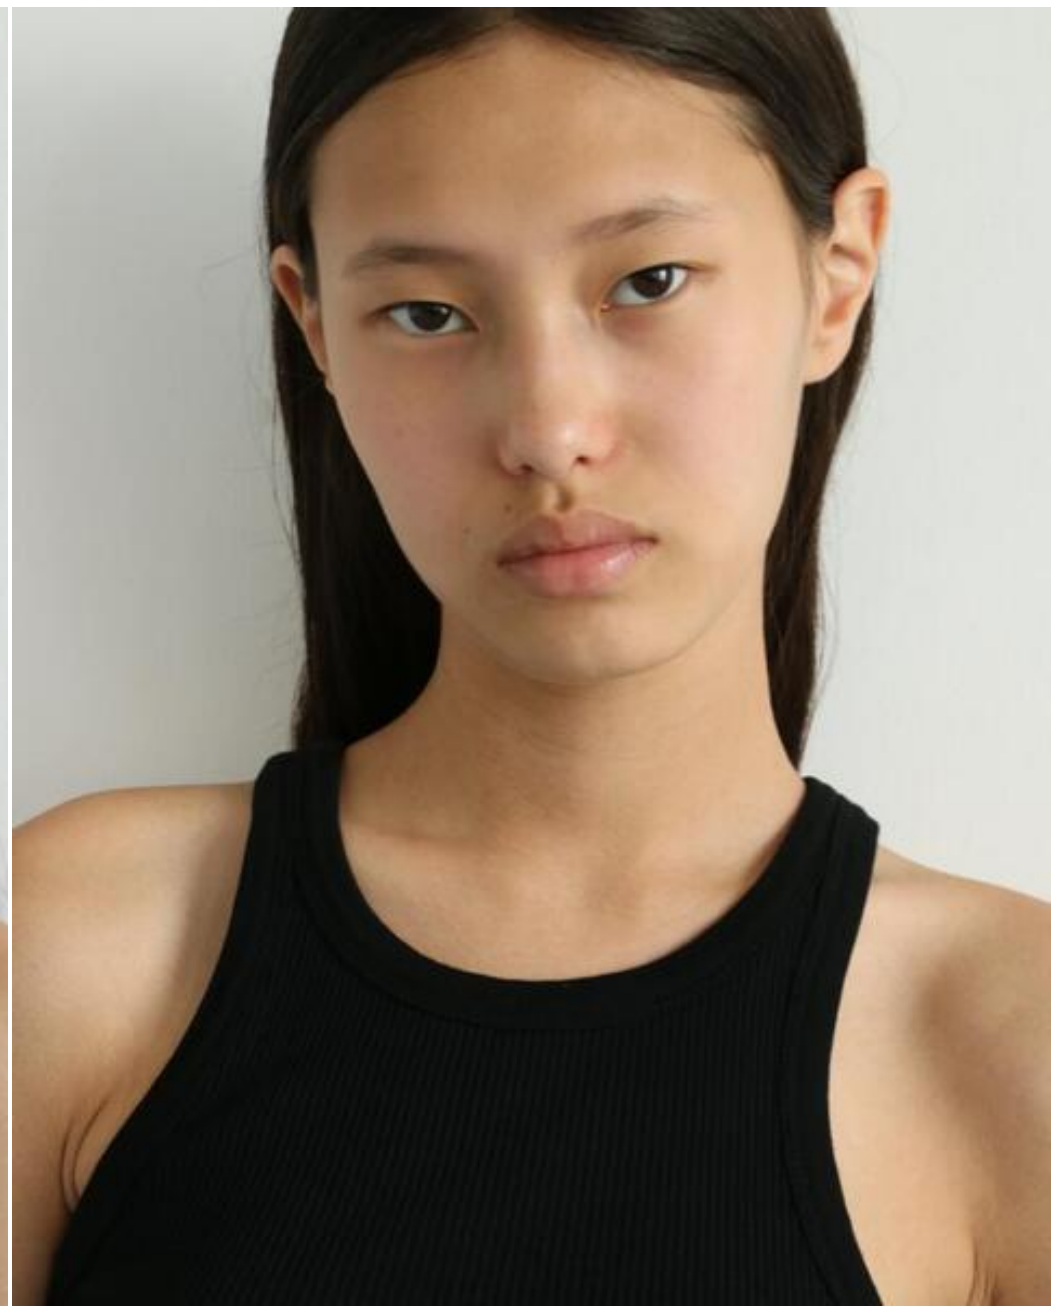

BACCA MODEL
MANAGEMENT

BACCA MODEL MANAGEMENT
KAZAKHSTAN, ALMATY 050000 NAURIZBAY BATYRA 65, OFFICE 305
+7 929 003 49 18 - BACCA-MODELS.COM