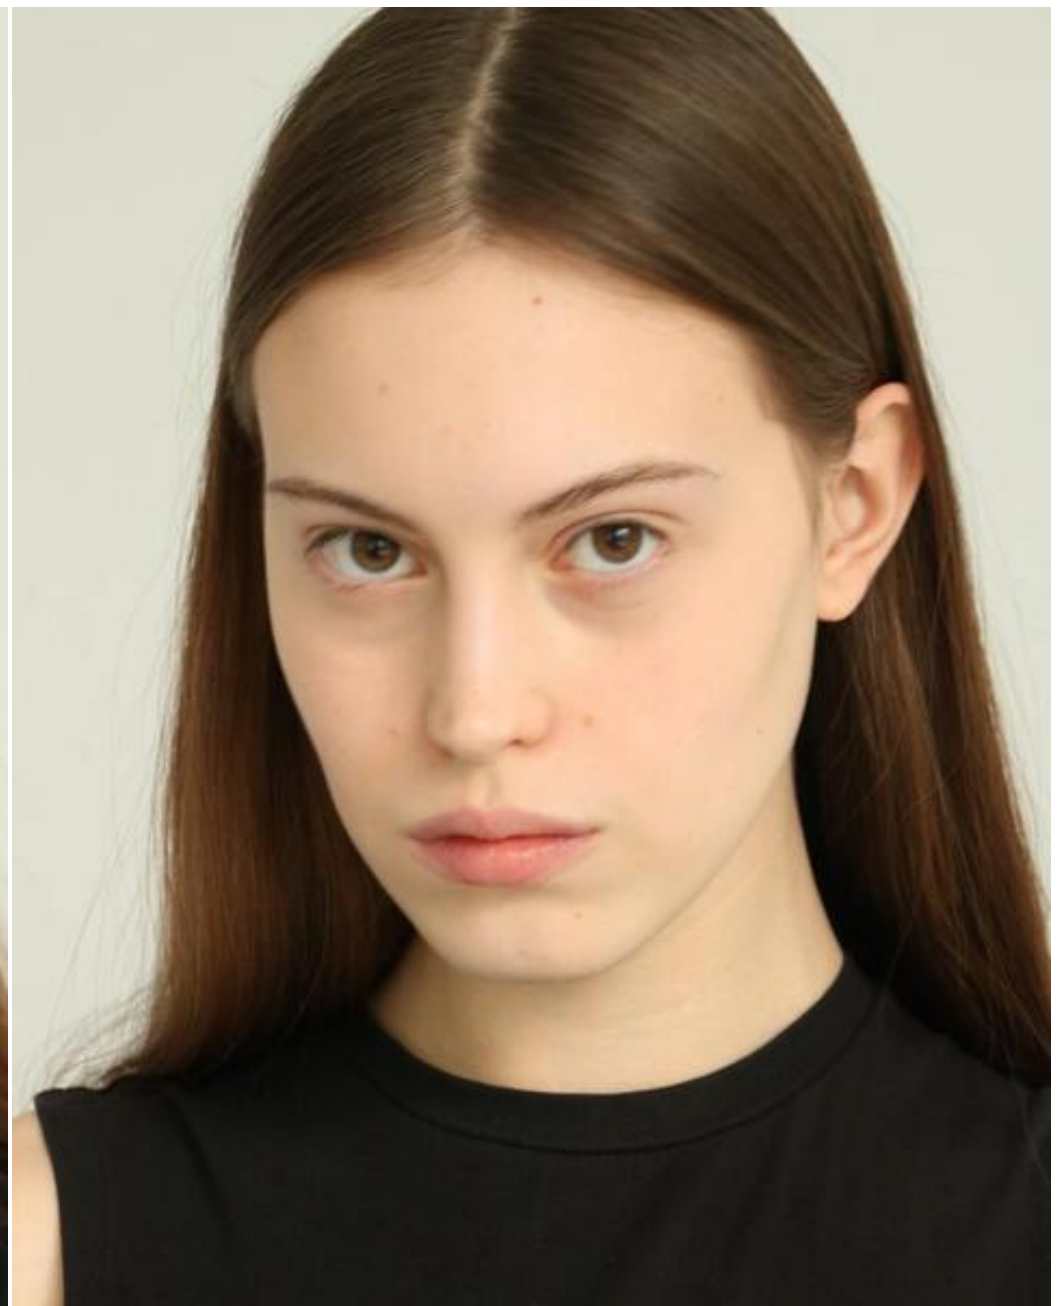

BACCA MODEL
MANAGEMENT

BACCA MODEL MANAGEMENT
KAZAKHSTAN, ALMATY 050000 NAURIZBAY BATYRA 65, OFFICE 305
+7 929 003 49 18 - BACCA-MODELS.COM