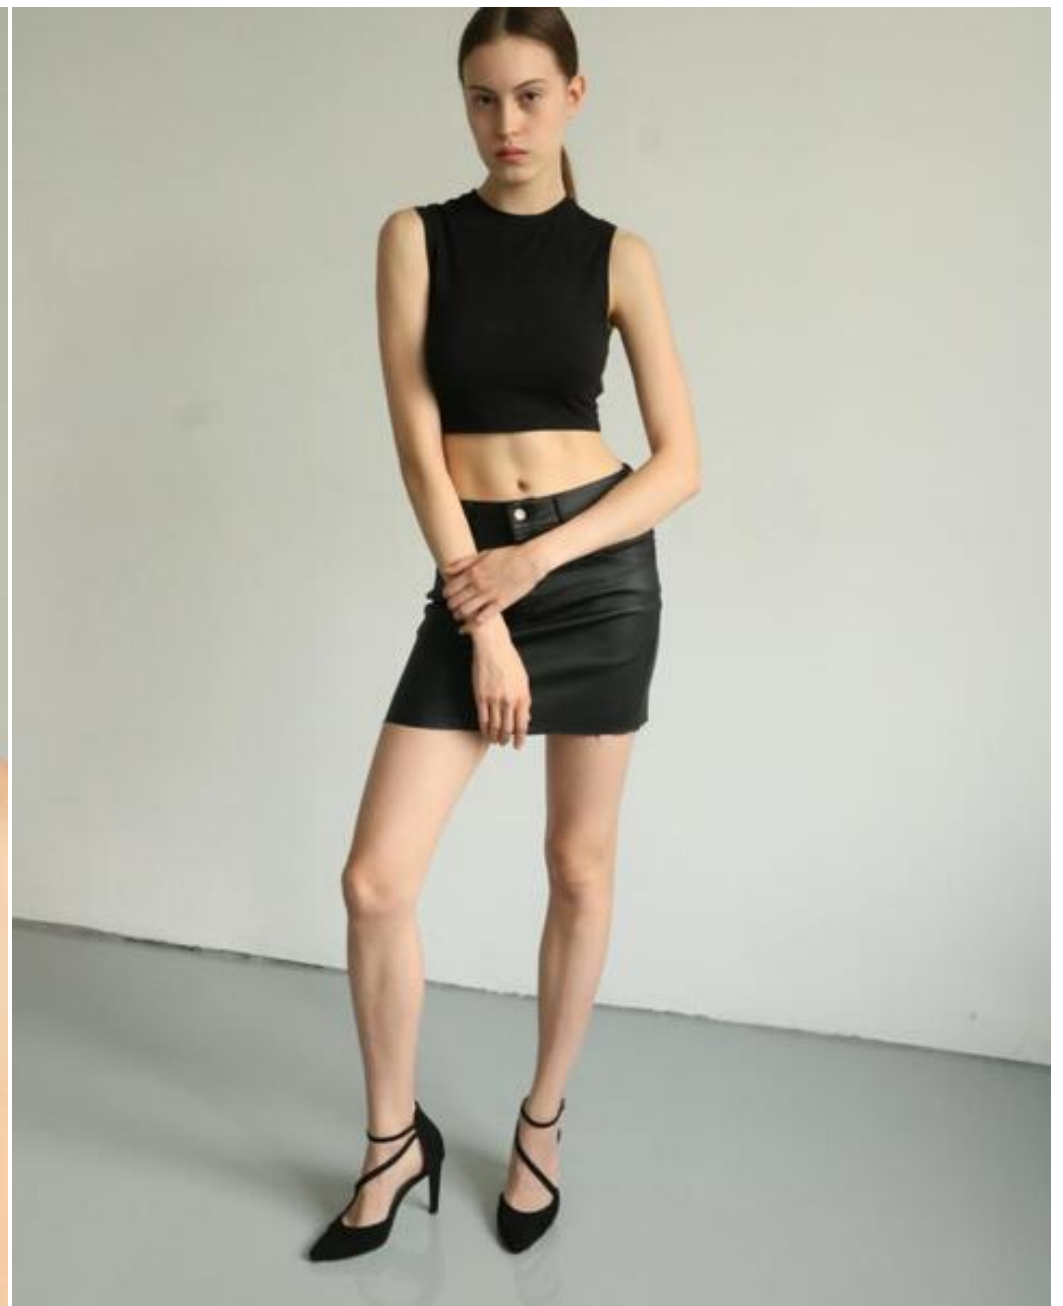

BACCA MODEL
MANAGEMENT

BACCA MODEL MANAGEMENT
KAZAKHSTAN, ALMATY 050000 NAURIZBAY BATYRA 65, OFFICE 305
+7 929 003 49 18 - BACCA-MODELS.COM