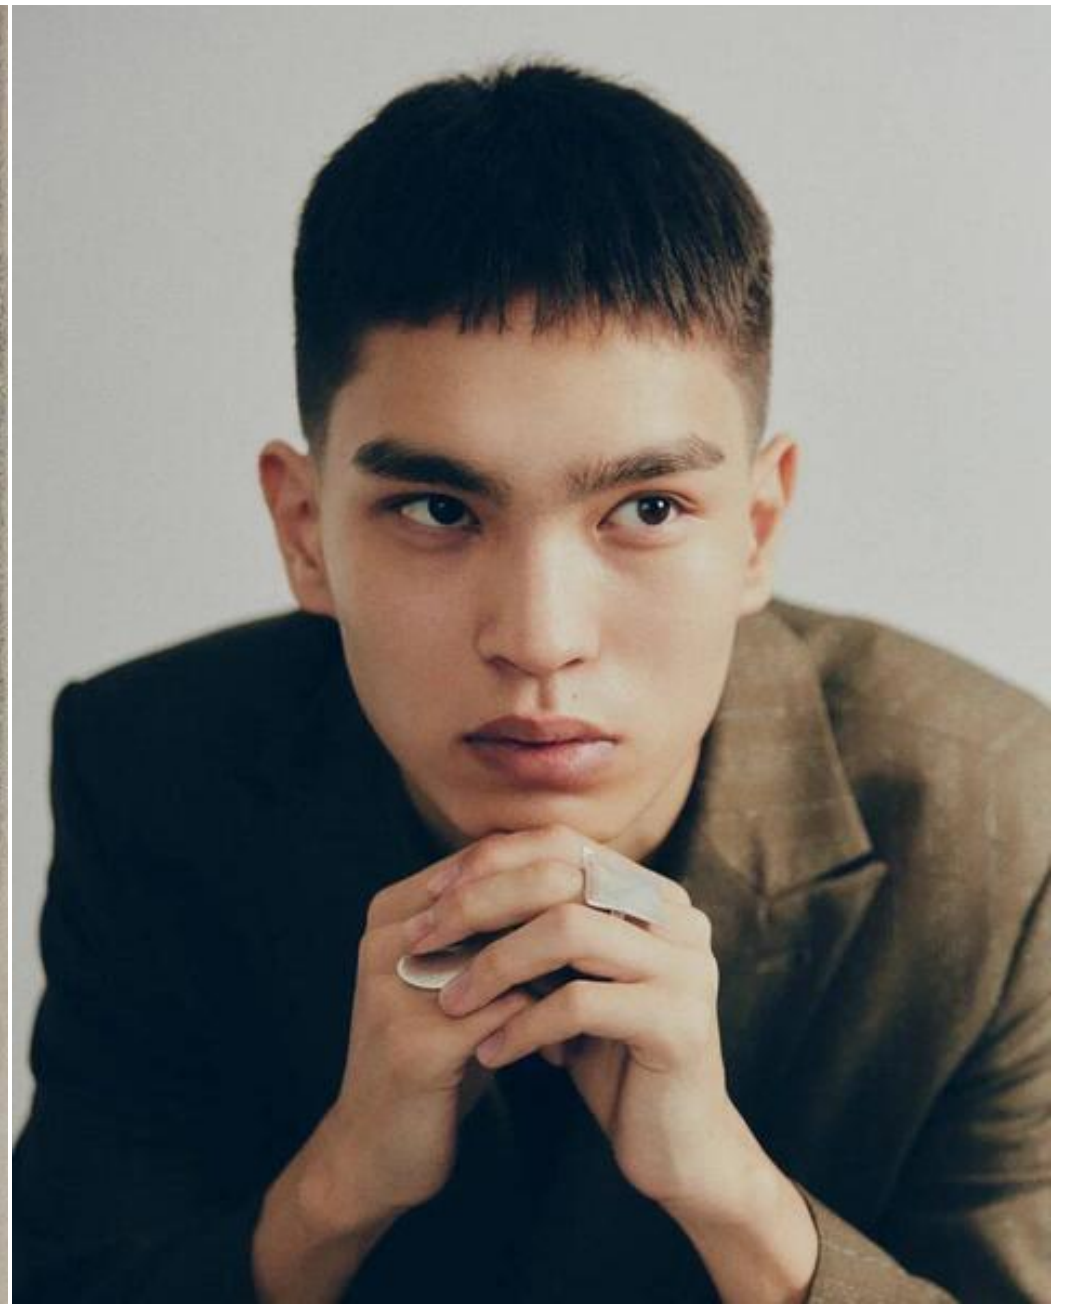

BACCA MODEL
MANAGEMENT

BACCA MODEL MANAGEMENT
KAZAKHSTAN, ALMATY 050000 NAURIZBAY BATYRA 65, OFFICE 305
+7 929 003 49 18 - BACCA-MODELS.COM