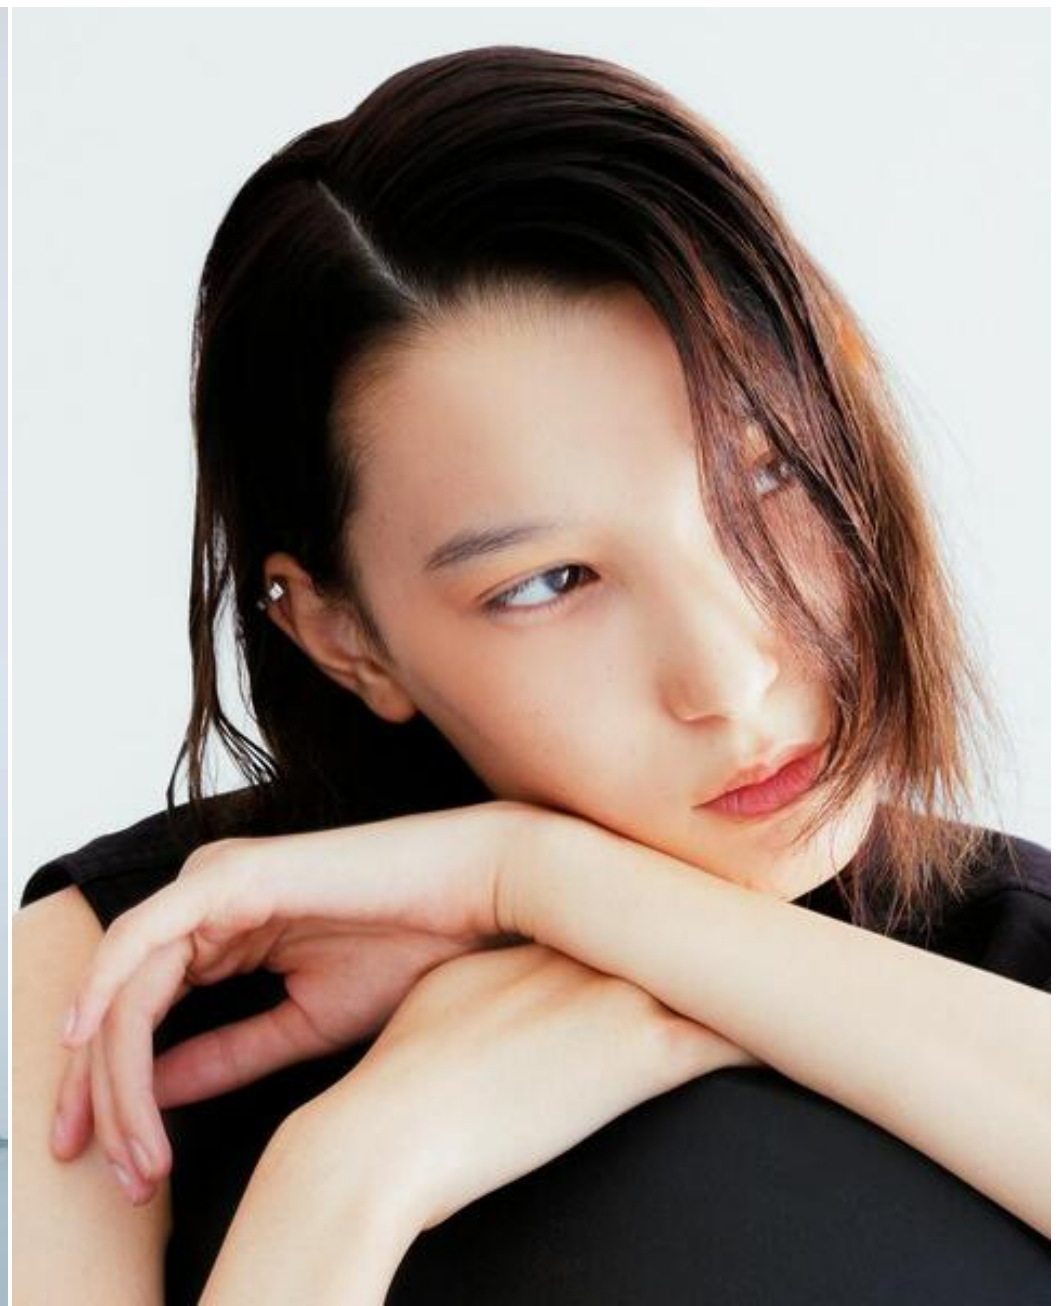

BACCA MODEL
MANAGEMENT

BACCA MODEL MANAGEMENT
KAZAKHSTAN, ALMATY 050000 NAURIZBAY BATYRA 65, OFFICE 305
+7 929 003 49 18 - BACCA-MODELS.COM