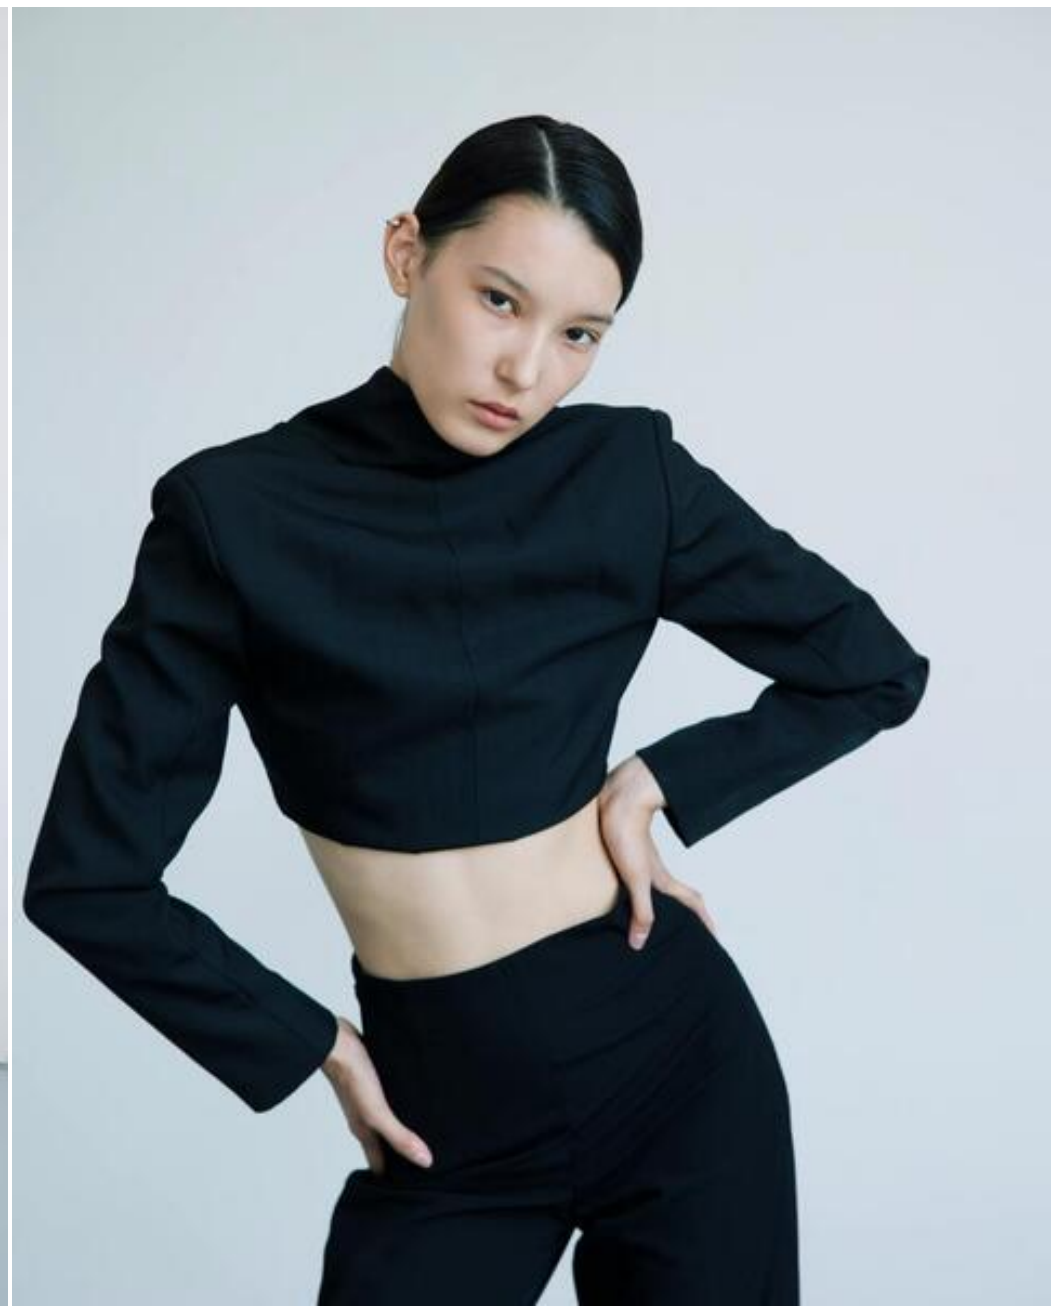

BACCA MODEL
MANAGEMENT

BACCA MODEL MANAGEMENT
KAZAKHSTAN, ALMATY 050000 NAURIZBAY BATYRA 65, OFFICE 305
+7 929 003 49 18 - BACCA-MODELS.COM